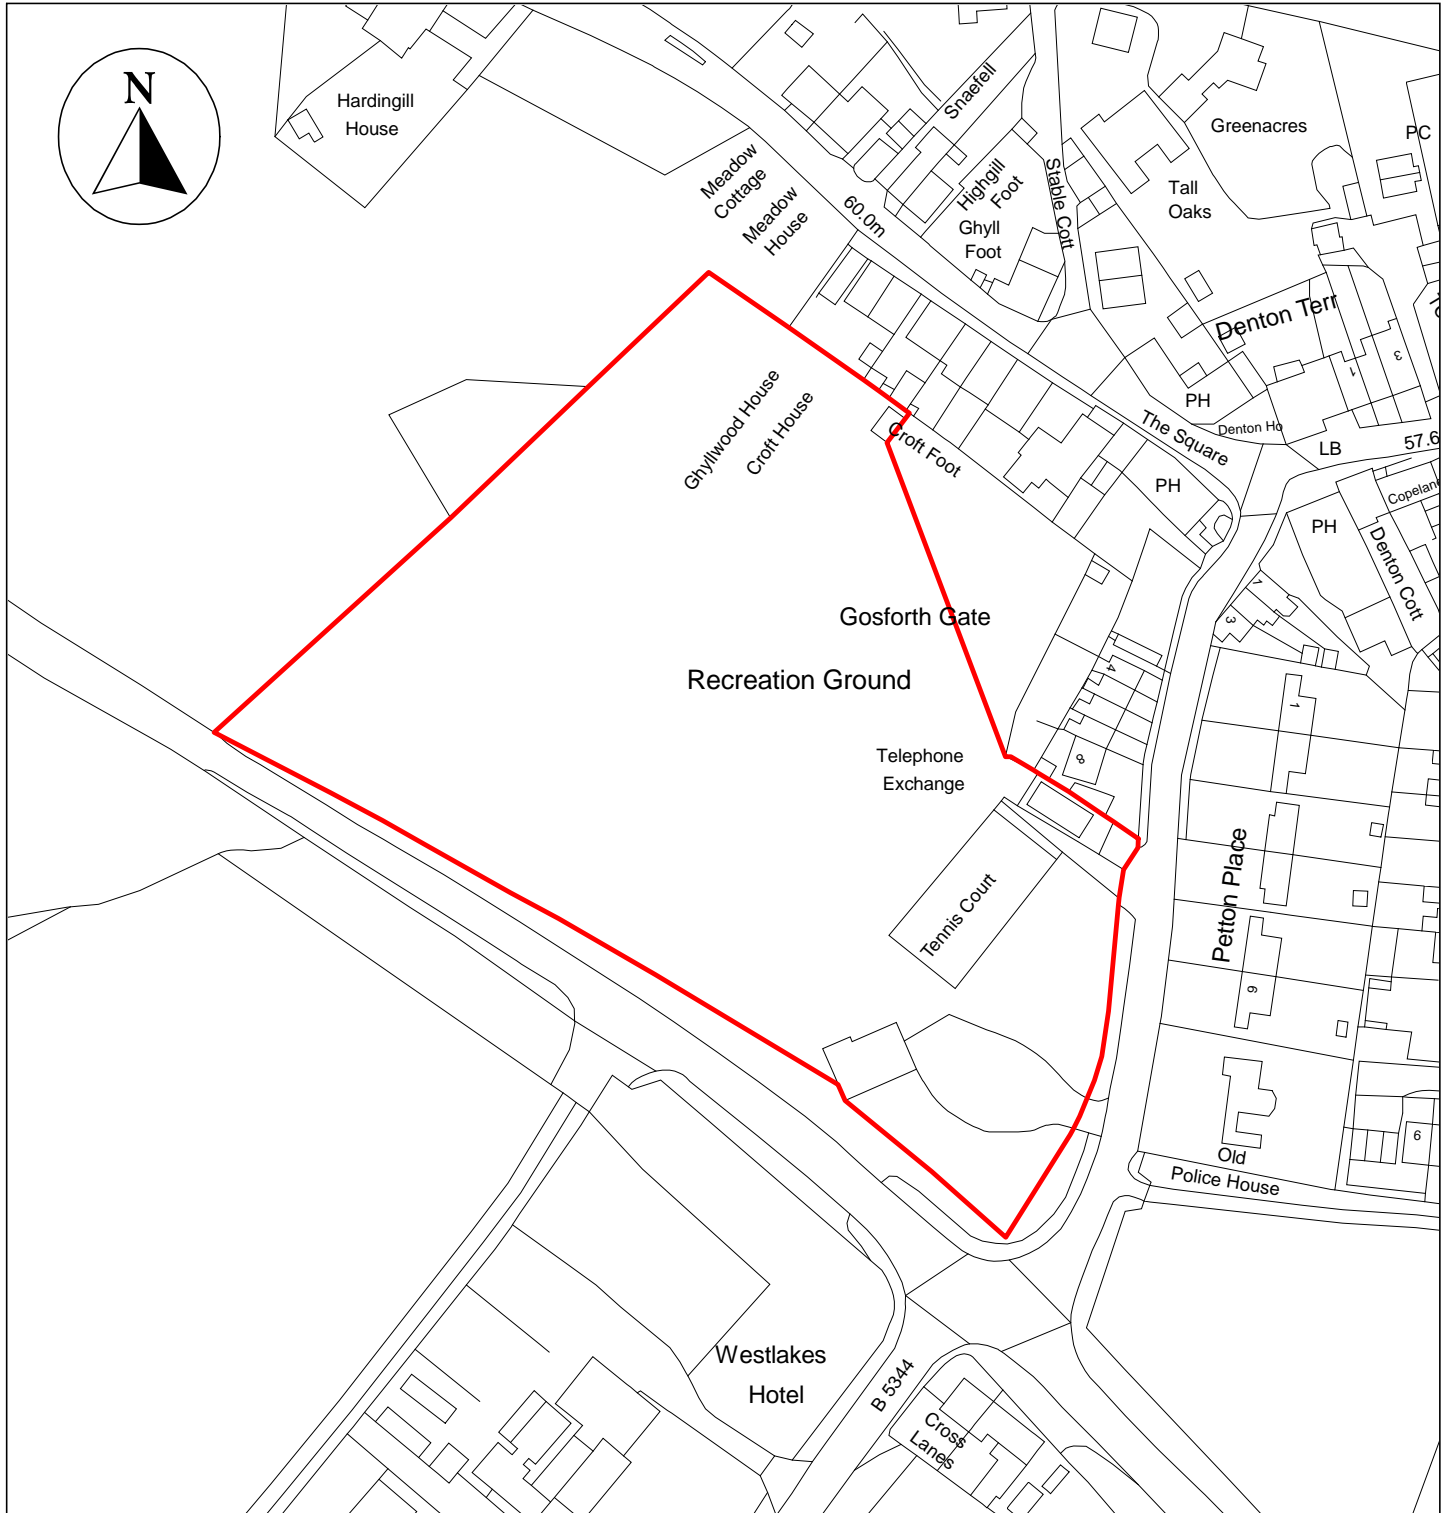

# Public Space Protection Order Cumberland Council 2024

ANTI-SOCIAL BEHAVIOUR CRIME AND  
POLICING ACT 2014

**Playing Field Gosforth, Seascale, CA20 1AY**

Neighbourhoods  
Education and Enforcement  
Allerdale House  
Workington  
CA14 3YJ

Scale: 1 : 1,500  
Date: February 2024

©crown copyright database rights 2024  
ordnance survey AC0000861732